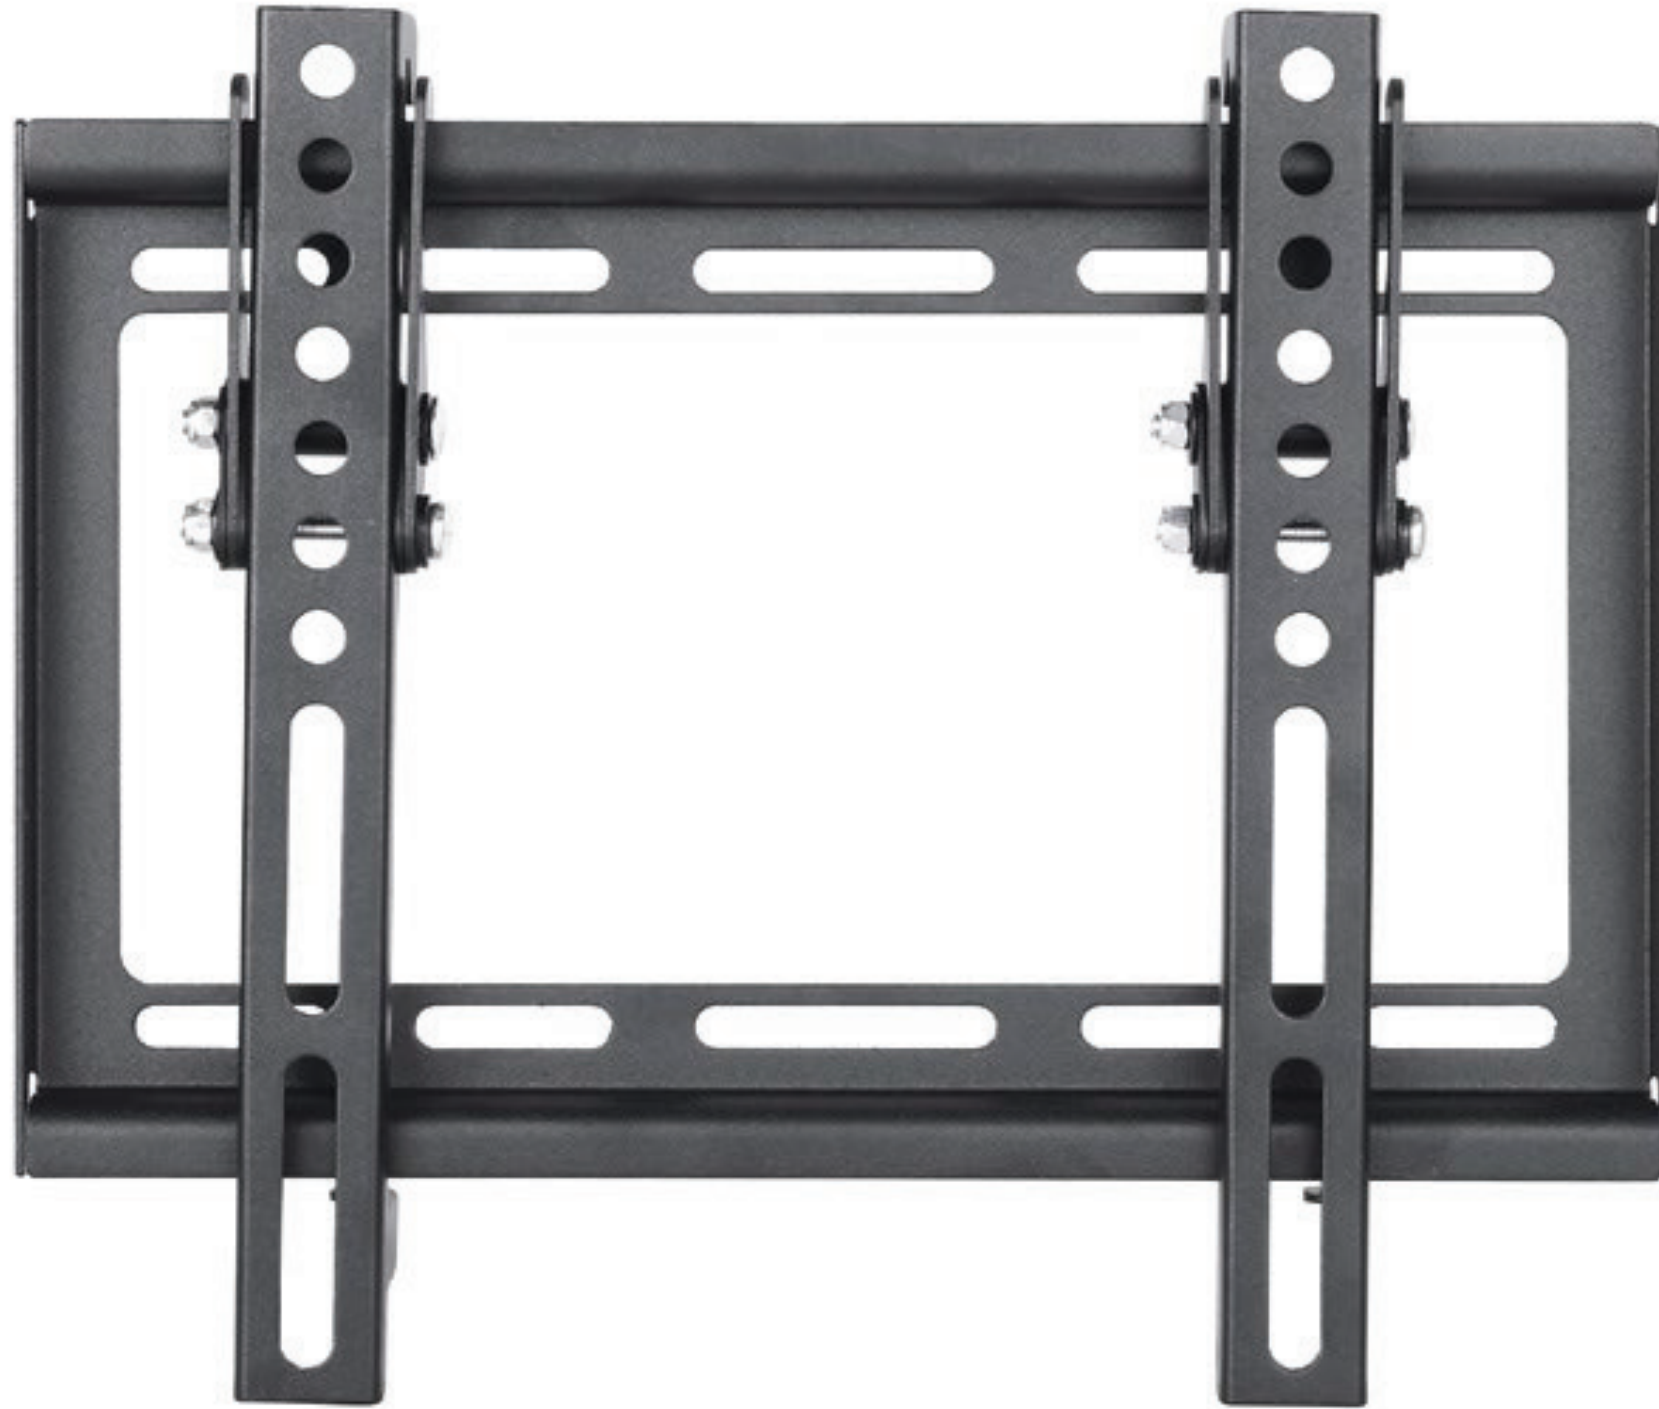

**030**

EAN 5603209000915

13"-43"

**DISPLAY WALL MOUNT**  
**13-43"**  
TILT +0° -10°  
MOUNTING PROFILE 20,5MM

50X50 / 75X75  
100X100 / 200X100  
200X200

BLACK COLOR